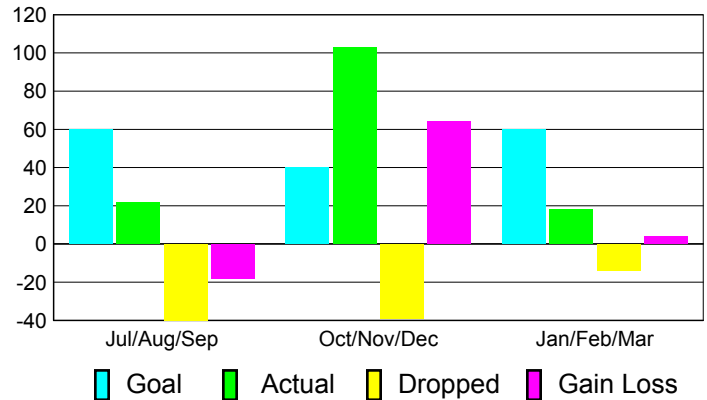

Membership Results 2010-2011

Goal, New, Dropped, Gain/Loss

Comparison of Membership Gain/Loss

Current Year Compared to the Previous Year