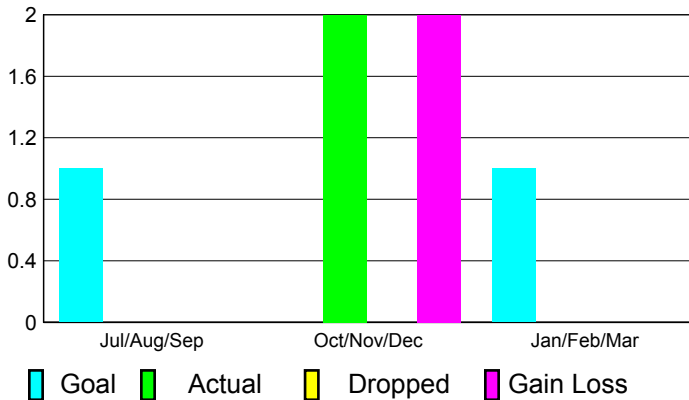

2010-2011 GMT Reports for District (or Undistricted) **District LD 2**

GMT: **Mr. Edisson Karnopp**

Location: **BRAZIL**

GMT CA: **3**

CLUBS

**Club Results
2010-2011**

**Clubs
2009-2010**

Month	New Club Goal	Actual New Clubs	Actual Dropped Clubs	Gain/Loss of Clubs	Gain/Loss of Clubs
Jul/Aug/Sep	1	0	0	0	0
Oct/Nov/Dec	0	2	0	2	0
Jan/Feb/Mar	1	0	0	0	0
Totals	2	2	0	2	0

Club Results 2010-2011

Goal, New, Dropped, Gain/Loss

Comparison of Club Gain/Loss

Current Year Compared to the Previous Year

YTD Status Quo Clubs 2010-2011

Status Quo Clubs Compared to Status Quo Members

MEMBERSHIP